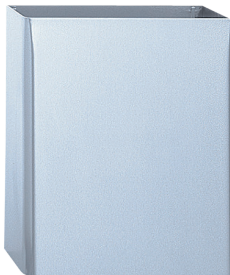

SLZN 23	95230	Stainless steel wall hung waste bin
SLZN 23X	75236	

- volume 24 l
- dimensions 360 x 160 x 435 mm
- mounting set
- brushed finish (SLZN 23X), polished finish (SLZN 23)