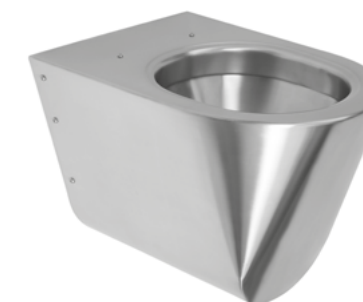

SLWN 04
94040

Stainless steel
hanging toilet