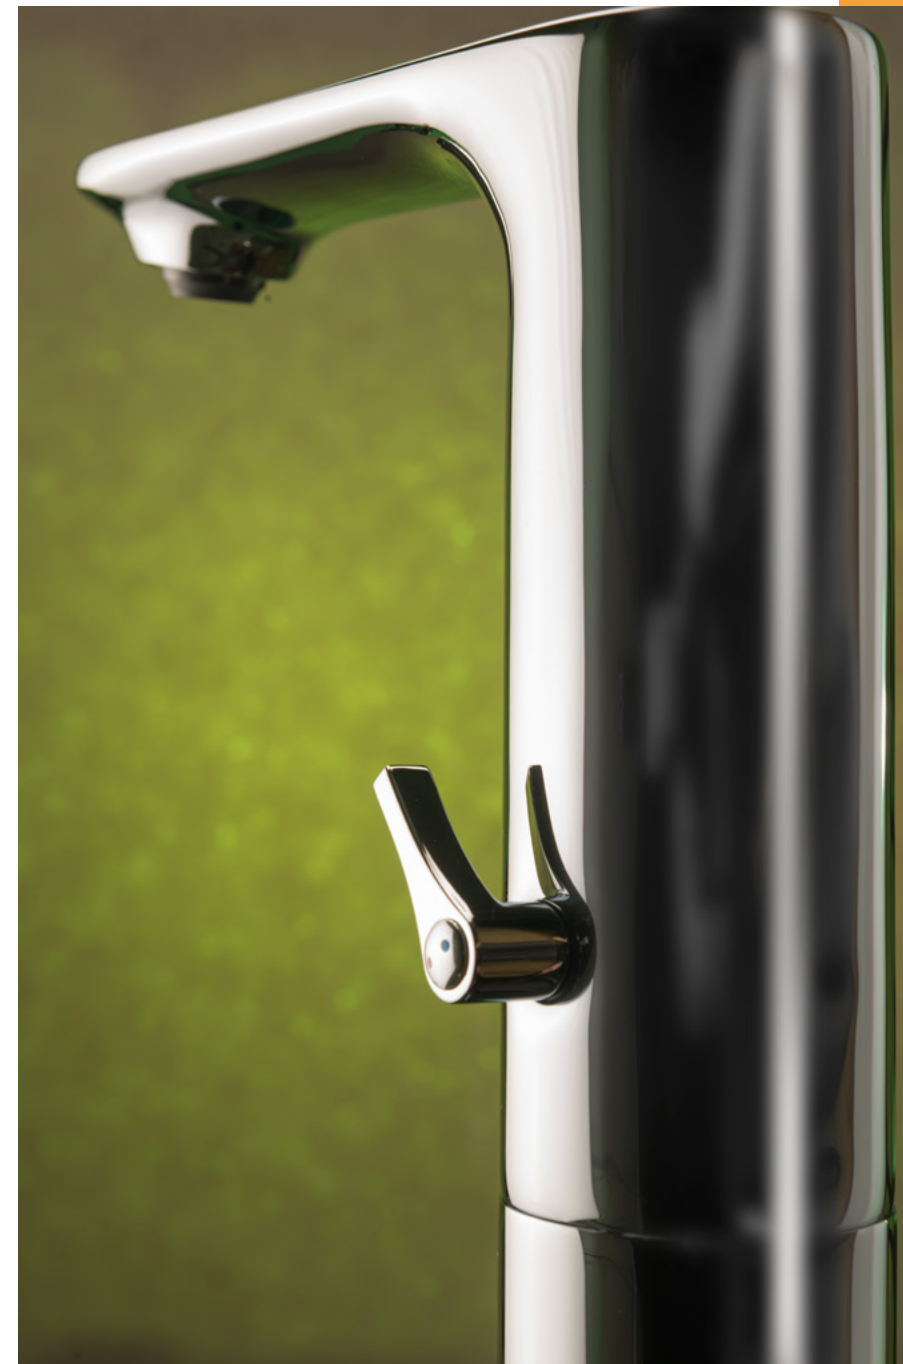

SLU 60
003600

Automatic
washbasin mixer,
24 V DC

6L HP B