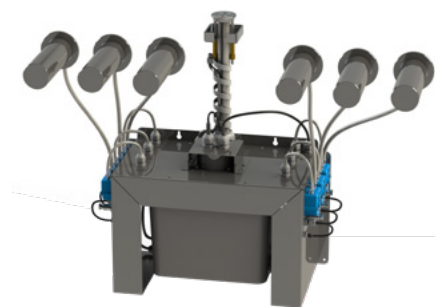

SLU 43

0 3 4 3 0

Automatic wall-mounted stainless steel washbasin tap for cold or premixed water, 24 V DC

6L HP B Pb

SLU 42K

0 3 4 2 0

Automatic wall-mounted mixer, 24 V DC

6L HP B

SLZN 83E

8 5 8 3 1

Automatic stainless steel wall hung soap dispenser, 1 l soap canister, 230 V AC

SLZN 83E6

8 5 8 3 6

Set of 6 pcs. automatic stainless steel wall hung soap dispensers, 6 l central soap canister, 24 V DC