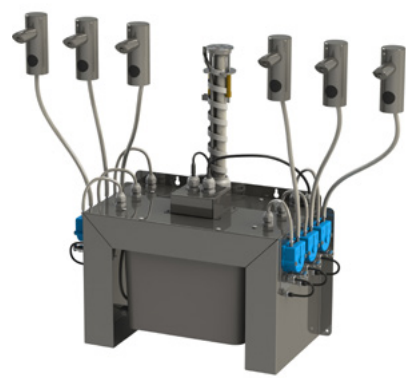

- 6L HP B A Pb

SLU 92N
2 3 9 2 8
Automatic stainless steel washbasin mixer, 24 V DC

- 6L HP B Pb

SLU 46MD
0 3 4 6 7
Washbasin tap for hot and cold water with integrated soap dispenser, 1 l soap canister, 230 V AC

- 6L HP

SLZN 91E
8 5 9 1 1
Automatic stainless steel counter top soap dispenser, 1 l soap canister, 24 V DC

SLZN 91E6
8 5 9 1 6
Set of 6 pcs. automatic stainless steel counter top soap dispensers, 6 l central soap canister, 24 V DC