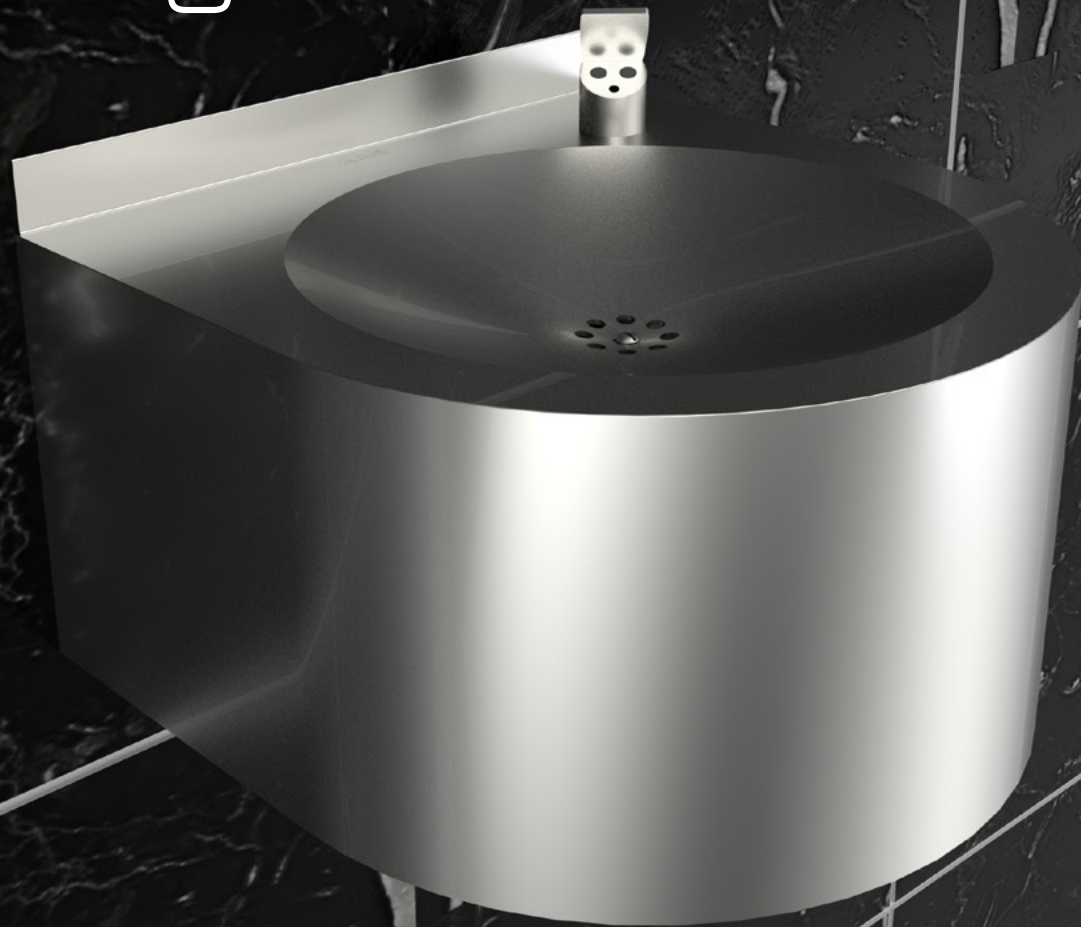

SLUN 24X
93241

Stainless steel
recessed washbasin

SLUN 32
93320

Stainless steel recessed
washbasin with tap hole

SLUN 68
93680

Design stainless steel wall
hung washbasin

SLUN 34
93340

Stainless steel recessed
washbasin, Ø 420 mm

SLUN 63
93630

Stainless steel
recessed washbasin

stainless steel drinking fountains

SLUN 23
93230

Stainless steel floor mounted
drinking fountain,
height 800 mm

SLUN 43
93430

Stainless steel floor
mounted drinking fountain

SLUN 62E
93621

Stainless steel wall hung
automatic drinking fountain,
24 V DC

SLUN 62S
83625

Stainless steel wall hung
drinking fountain with bottle
filler

KEG
line

SLPN 10E
91109

Stainless steel KEG urinal
with infra-red flushing unit,
24 V DC