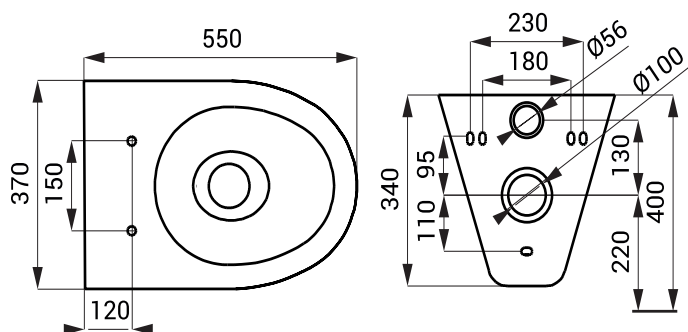

Stainless Steel Toilet SLWN 09

SLWN 09

Characteristics

- vandal-proof
- stainless steel hanging toilet
- cover seat hole plugs included
- rear assembling by mounting plate
- material AISI - 304
- brushed finish

Dimensions

Supply Specification

SLWN 09 - Supply No. 94090 stainless steel toilet

Recommended Accessories

SLZN 31C - Supply No. 95313 black cover seat, special hardened plastic, stainless steel pants